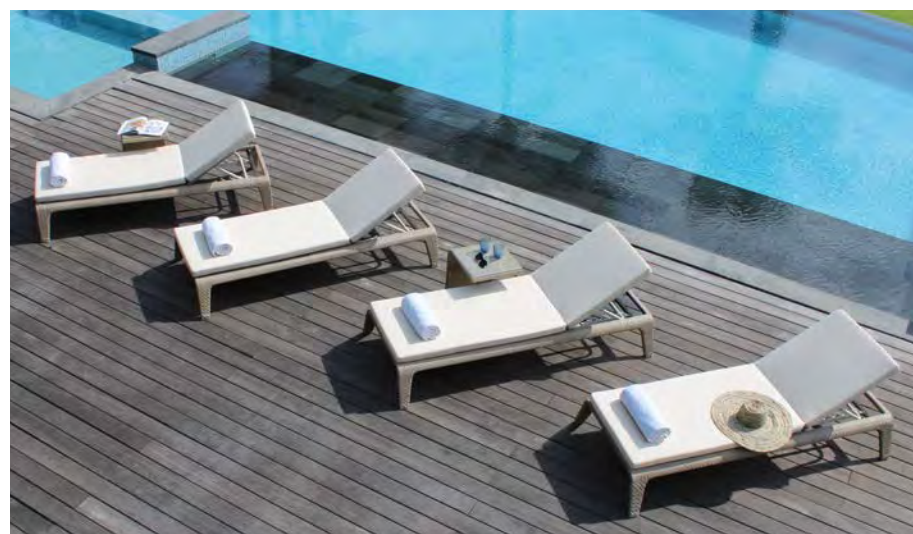

2 Seat

**Pacific**  
Dining Chair  
Ref: 70807

W 65 D 65 H 77

S / H 42  
A / H 66

JOURNEY  
COLLECTION

SKYLINE DESIGN | OUTDOOR FURNITURE