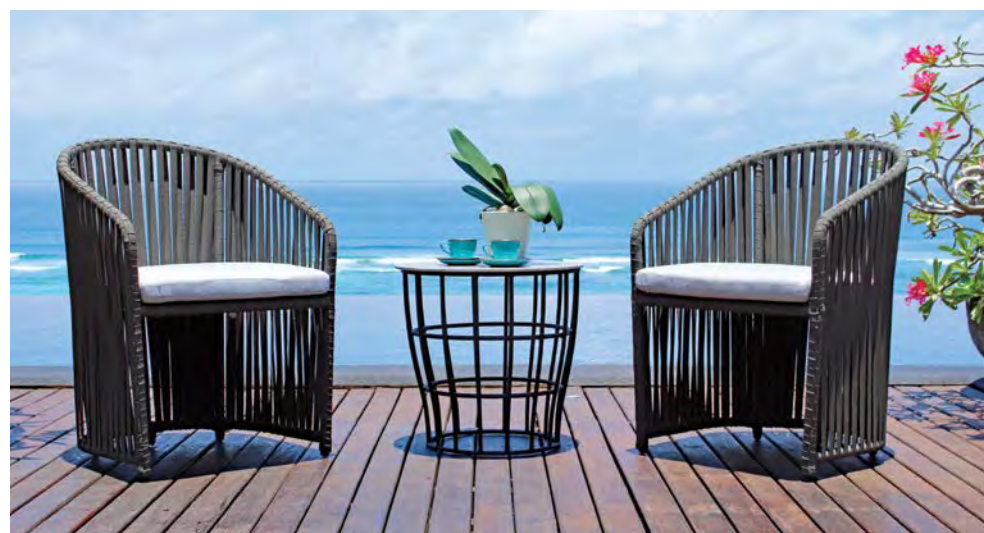

# MILANO

COLLECTION

SKYLINE DESIGN | OUTDOOR FURNITURE