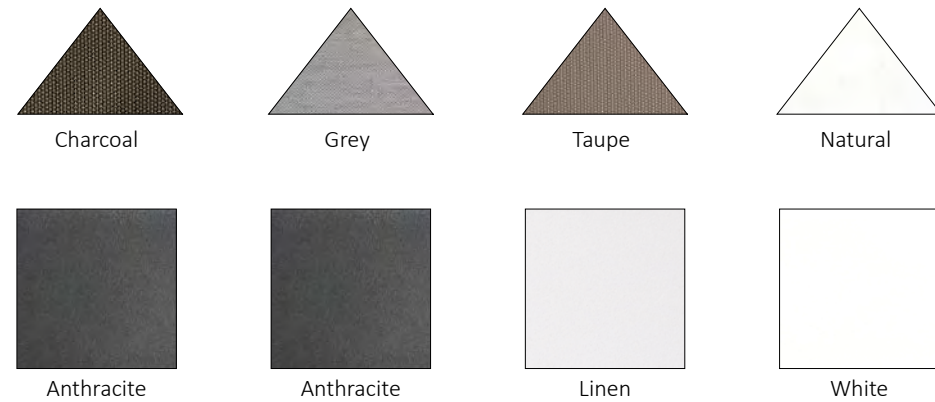

# ANTIGO

Cantilever 300 x 300 cm

- Full vertical tilt
- Tilt left & right
- 360 Rotation
- Locking wheels

Image Showing:  
Canopy Charcoal  
Frame Anthracite  
Base Granite

Image Showing:  
 Canopy Grey  
 Frame Anthracite  
 Base Granite