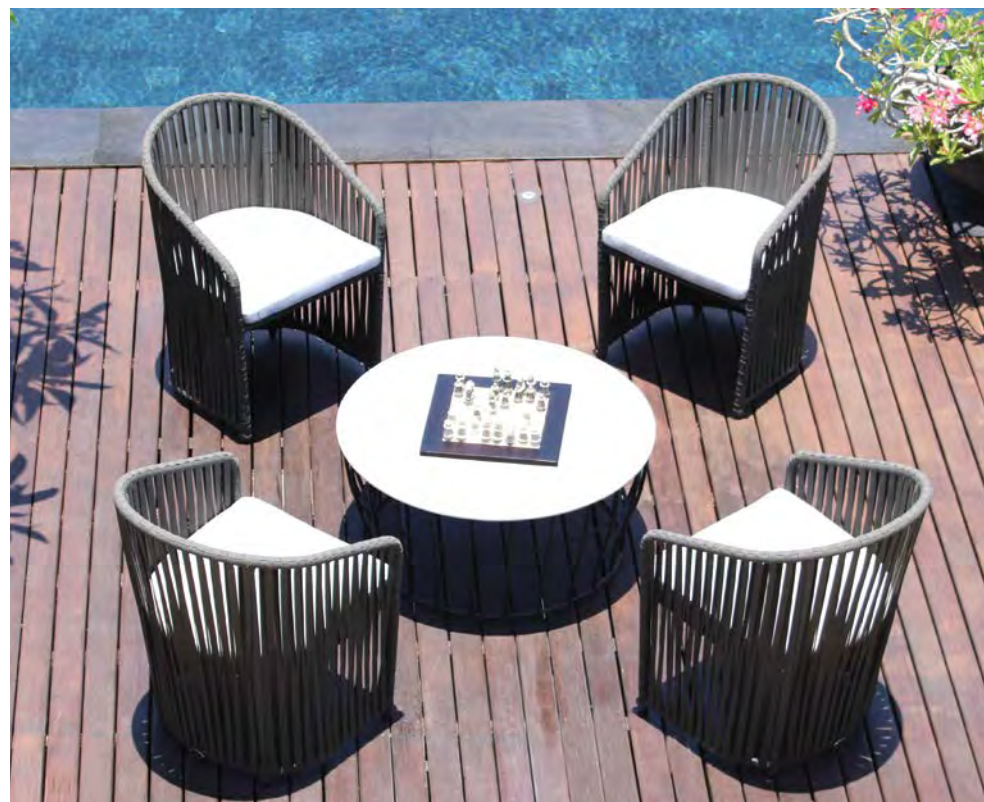

# MILANO

COLLECTION

SKYLINE DESIGN | OUTDOOR FURNITURE