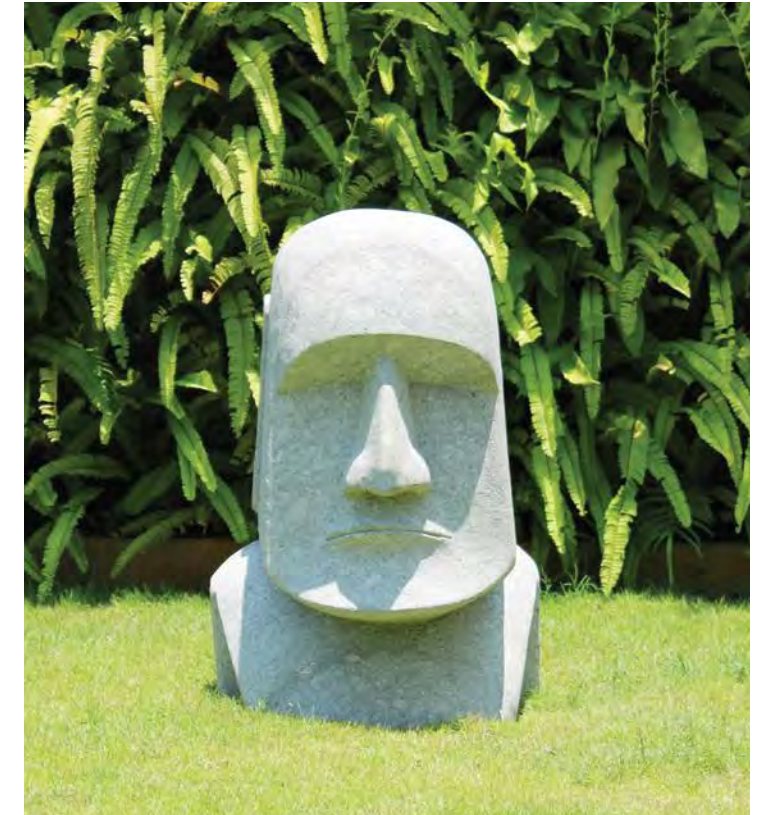

New Romantic

Lovers

Serene Lady

Tango

Easter Island Head

Mother & Baby

Joanne

<p><b>Serene Lady</b> Ref: 8001</p>  <p>W 45 D 45 H 165 Weight: 181 Kg</p>	<p><b>Joanne</b> Ref: 8004</p>  <p>W 45 D 45 H 165 Weight: 180 Kg</p>	<p><b>Dancers</b> Ref: 8005</p>  <p>W 45 D 45 H 165 Weight: 194 Kg</p>	<p><b>Lovers</b> Ref: 8021</p>  <p>W 45 D 45 H 165 Weight: 202 Kg</p>	<p><b>Tango</b> Ref: 8024</p>  <p>W 45 D 45 H 165 Weight: 169 Kg</p>	<p><b>Modern Art</b> Ref: 8006</p>  <p>W 45 D 45 H 145 Weight: 274 Kg</p>	<p><b>The Point</b> Ref: 8020</p>  <p>W 45 D 45 H 145 Weight: 218 Kg</p>	<p><b>New Romantic</b> Ref: 8023</p>  <p>W 45 D 45 H 165 Weight: 191 Kg</p>
<p><b>Two Hands</b> Ref: 8025</p>  <p>W 45 D 45 H 135 Weight: 210 Kg</p>	<p><b>Welcome</b> Ref: 8026</p>  <p>W 45 D 45 H 165 Weight: 203 Kg</p>	<p><b>Mother &amp; Baby</b> Ref: 8007</p>  <p>W 45 D 45 H 125 Weight: 192 Kg</p>	<p><b>Eclipse</b> Ref: 8031</p>  <p>W 45 D 45 H 165 Weight: 192 Kg</p>	<p><b>Serpent</b> Ref: 8032</p>  <p>W 45 D 45 H 125 Weight: 165 Kg</p>	<p><b>Twist</b> Ref: 8033</p>  <p>W 45 D 45 H 120 Weight: 74 Kg</p>	<p><b>Easter Island Head</b> Ref: 8030</p>  <p>W 50 D 50 H 80 Weight: 116 Kg</p>	