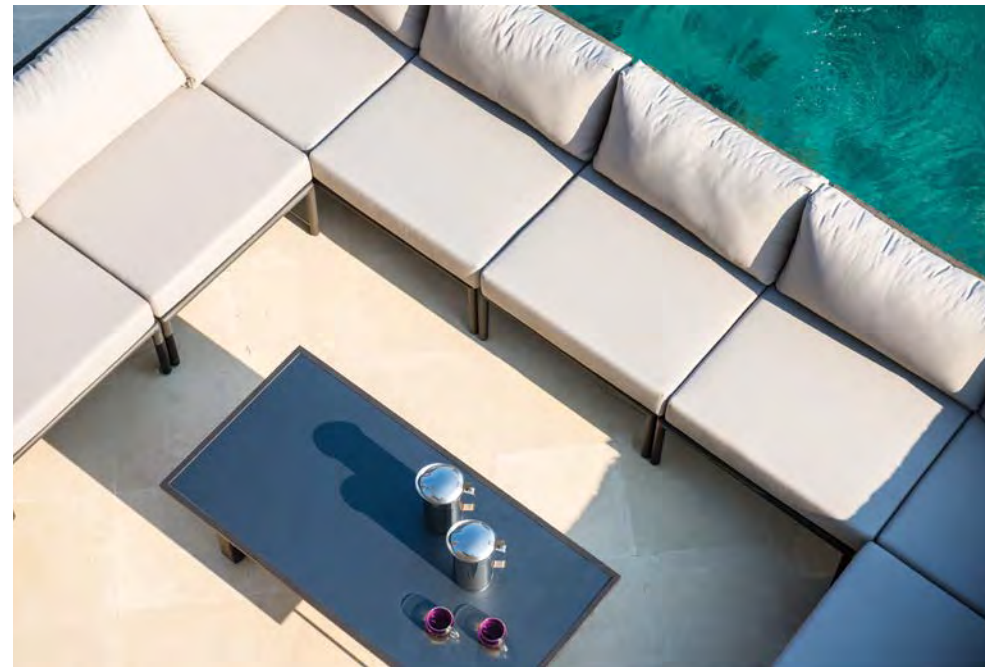

**Horizon**  
Dining Table  
Ref: 50017

W 250 D 100 H 75  
8 Seat

**Horizon**  
Dining Table  
Ref: 50018

W 200 D 100 H 75  
6 Seat

**Horizon**  
Dining Table  
Ref: 50019

W 100 D 100 H 75  
4 Seat

KITT  
COLLECTION