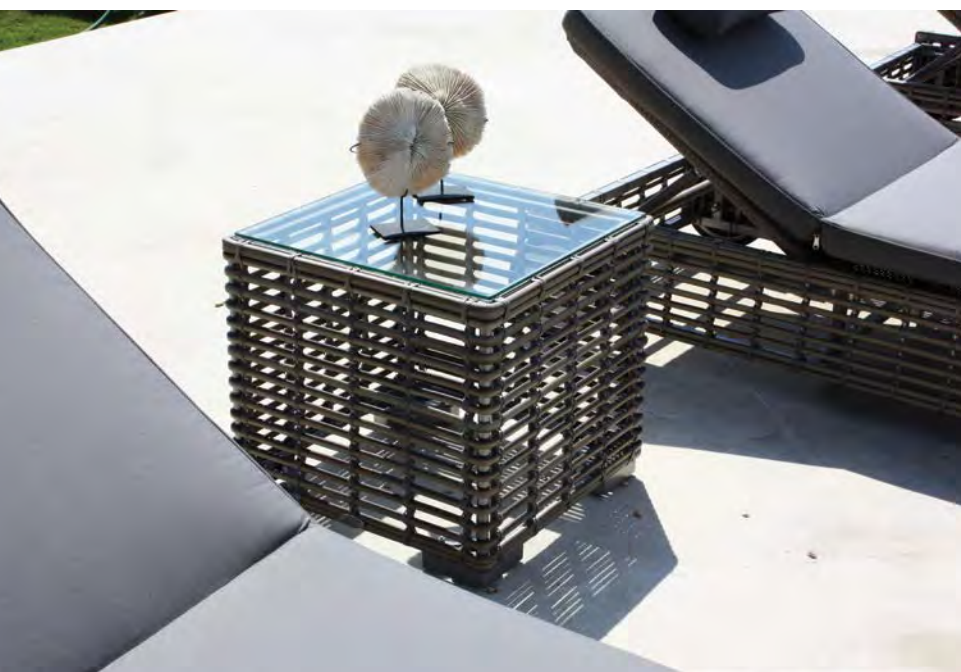

## Table Tops

Tempered Glass

More fabric choice page 324

CASTRIES  
COLLECTION

SKYLINE DESIGN | **OUTDOOR FURNITURE**