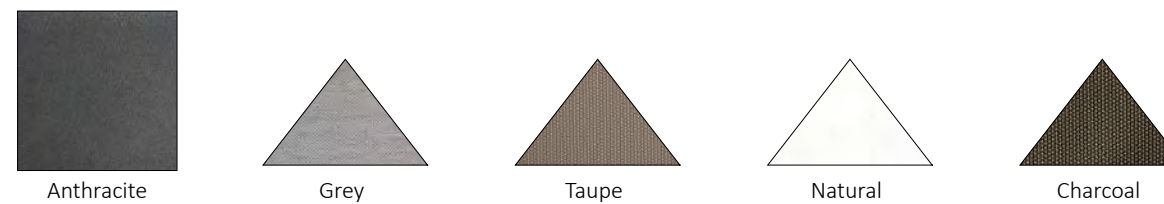

# ANTIGO

Cantilever 300 x 300 cm

- Full vertical tilt
- Tilt left & right
- 360 Rotation
- Locking wheels

Image Showing:  
 Canopy Taupe  
 Frame Linen  
 Base Granite

Image Showing:  
 Canopy Charcoal  
 Frame Anthracite  
 Base Granite