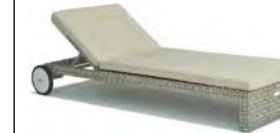

W 61 D 61 H 82  
S / H 42  
A / H 64

**Pacific**  
Dining Table  
Ref: 50028

W 280 D 100 H 75

8 Seat

**Pacific**  
Dining Table  
Ref: 50029

W 200 D 100 H 75

6 Seat

**Miami Breeze**  
Lounger  
Ref: 50121